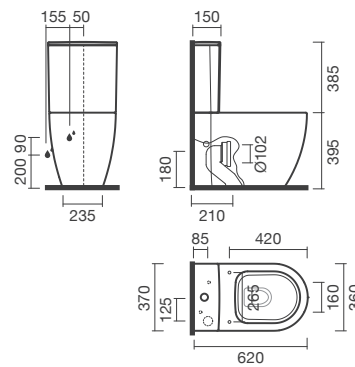

CORAL**BTW close-coupled, Rimless toilet with dual outlet****DIMENSIONS**

| | |
|--------|--------|
| Length | 360 mm |
| Width | 620 mm |
| Height | 400 mm |

COLOURS AND FINISHES

000 White

TECHNICAL DRAWINGS**FEATURES**

Made of ceramic, floor-standing (close-coupled, compact and back to wall). Dual outlet. Rimless, hygienic and easier to clean. Compatible with Coral ceramic cistern with dual flush (3/4,5l) and Coral seats and covers. In the packaging: toilet, bend connector and fixing kit.

Back to wall

Elbow included

Fixing kit: Included

Height (INCH): 15 3/4"

Installation type: Floorstanding

Length (INCH): 14 3/16"

Outlet type: Dual (vario)

Rim type: Rimless

Shape: Soft

Width (INCH): 24 7/16"

CORAL

Coral is a sanitaryware collection of curved forms with a modern and elegant design. The balance between aesthetics and functionality gives rise to a range of toilets, bidets, and urinals, uniting style, function, and technologies that facilitate cleaning and water saving.