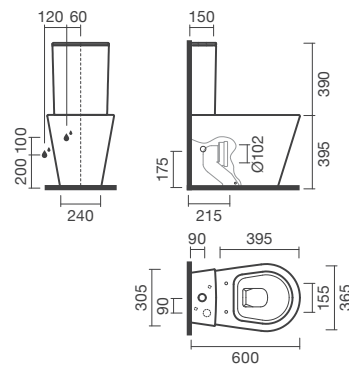

GLAM

BTW close-coupled toilet with dual outlet

DIMENSIONS

Length	600 mm
Width	365 mm
Height	395 mm

COLOURS AND FINISHES

TECHNICAL DRAWINGS

FEATURES

Made of ceramic, floor-standing (close-coupled, compact and back to wall). Dual outlet. Compatible with Glam ceramic cistern with dual flush (3/4,5l) and Glam seats and covers. In the packaging: toilet, bend connector and fixing kit.

Back to wall

Compact toilet

Elbow included

Fixing kit: Included

Height (INCH): 15 9/16"

Installation type: Floorstanding

Length (INCH): 23 5/8"

Outlet type: Dual (vario)

Rim type: Closed

Shape: Round

Width (INCH): 14 3/8"

GLAM

Glam is an elegant and modern sanitaryware collection that combines distinctive design with functionality. With toilets and bidets featuring both curved and straight lines, it offers water-saving technology and removable seats for greater comfort, hygiene, and practicality.