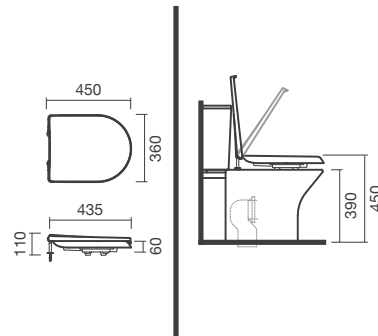

NEXO

Close-coupled toilet with dual outlet

DIMENSIONS

Length	360 mm
Width	665 mm
Height	390 mm

COLOURS AND FINISHES

TECHNICAL DRAWINGS

FEATURES

Made of ceramic, floor-standing (close-coupled and compact). Dual outlet. Compatible with ceramic cistern with dual flush (3/6l) and Nexo seats and covers. In the packaging: toilet, bend connector and fixing kit.

Elbow included

Fixing kit: Included

Height (INCH): 15 3/8"

Installation type: Floorstanding

Length (INCH): 14 3/16"

Outlet type: Dual (vario)

Rim type: Closed

Shape: Soft

Width (INCH): 26 3/16"

NEXO

With a geometric and contemporary design, Loft offers floor-standing or wall-mounted basins, toilets, and bidets, combining functionality, aesthetics, and affordable prices – the ideal choice to create a modern, practical, and economical bathroom.