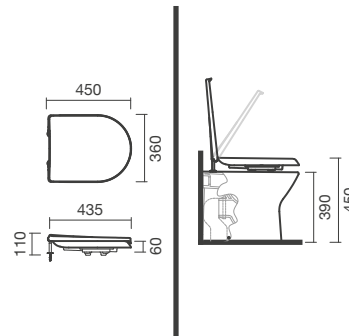

COLOURS AND FINISHES

TECHNICAL DRAWINGS

FEATURES

Made of ceramic, floor-standing (simple and back to wall). Dual outlet. Compatible with plastic cistern or flowmeters and Nexo seats and covers. In the packaging: toilet, bend connector and fixing kit.

Back to wall

Elbow included

Fixing kit: Included

Height (INCH): 15 3/8"

Installation type: Floorstanding

Length (INCH): 14 3/16"

Outlet type: Dual (vario)

Rim type: Closed

Shape: Soft

Width (INCH): 21 1/4"