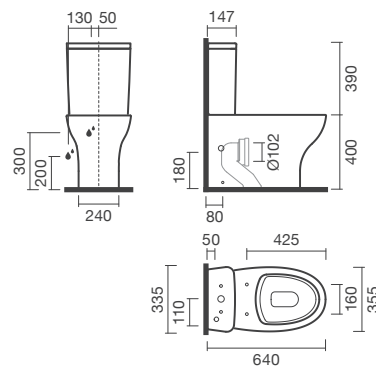

POP ART

BTW toilet cistern with 3/4,5 liters flushing mechanism

DIMENSIONS

Length	355 mm
Width	147 mm
Height	390 mm

COLOURS AND FINISHES

TECHNICAL DRAWINGS

FEATURES

Made of ceramic, for installation with Pop Art BTW toilet (back to wall). Bottom inlet, vertical outlet. Dual flush (3/4,5). In the packaging: cistern and flush mechanism.

Fixing kit: Included

Flushing type: Dual flush 3/4.5 litres

Height (INCH): 15 3/8"

Length (INCH): 14"

Water inlet position: Bottom left

Width (INCH): 5 13/16"

POP ART

Pop Art is a versatile and affordable collection combining simple, modern lines with functional design. With floor-mounted and wall-hung toilets, bidets, and basins, it offers efficient solutions with water-saving technology and easy maintenance.