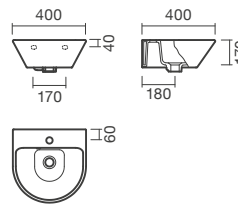

## Wall-mounted ceramic washbasin - 400mm

## DIMENSIONS

Length	400 mm
Width	400 mm
Height	170 mm

## FEATURES

Made of ceramic, wall-mounted. With tap hole, with overflow. In the packaging: washbasin and fixing kit.

Bottom side glazed

Bowl position: Central

Cloakroom basin

Height (INCH): 6 11/16"

Installation type: Wall-hung

Length (INCH): 15 3/4"

Material: Vitreous china

Taphole configuration: 1 Taphole, 1 Taphole

Width (INCH): 15 3/4"