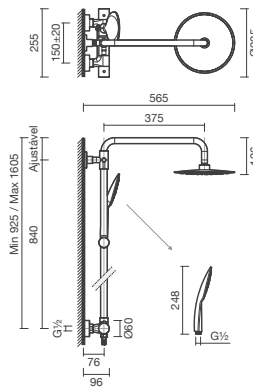

**BLOOM****Shower system with thermostatic mixer - 2 functions****DIMENSIONS**

| | |
|--------|---------|
| Length | 260 mm |
| Width | 535 mm |
| Height | 1500 mm |

COLOURS AND FINISHES

126 Chrome

TECHNICAL DRAWINGS**FEATURES**

For wall-mounted installation (showers). Thermostatic cartridge (38° safety stop). With 250mm handheld shower and Ø230mm overhead shower. Estimated water consumption: 5,5 l/min. Dual lever. Telescopic system (adjustable bar height). In the packaging: shower system, 1750mm flexible hose and fixing kit.

Height (INCH): 59 1/16"

Length (INCH): 10 1/4"

Width (INCH): 21 1/16"

BLOOM

Discover the timeless Bloom collection - a contemporary classic from Sanitana, with elegant contours available in chrome or matte black. Featuring water-saving technology and total comfort, it includes versatile and innovative faucets and shower systems.