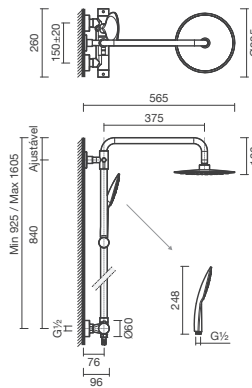

**BLOOM****Shower system with single lever mixer - 2 functions****DIMENSIONS**

Length	260 mm
Width	535 mm
Height	1500 mm

**COLOURS AND FINISHES****FEATURES**

For wall-mounted installation (showers / bathtubs). Ceramic disc cartridge. With 250 mm handheld shower and Ø230mm overhead shower. Estimated water consumption: 5,5 l/min. Single lever. Telescopic system (adjustable bar height). In the packaging: shower system, 1750mm flexible hose and fixing kit.

Height (INCH): 59 1/16"

Length (INCH): 10 1/4"

Width (INCH): 21 1/16"

**TECHNICAL DRAWINGS**