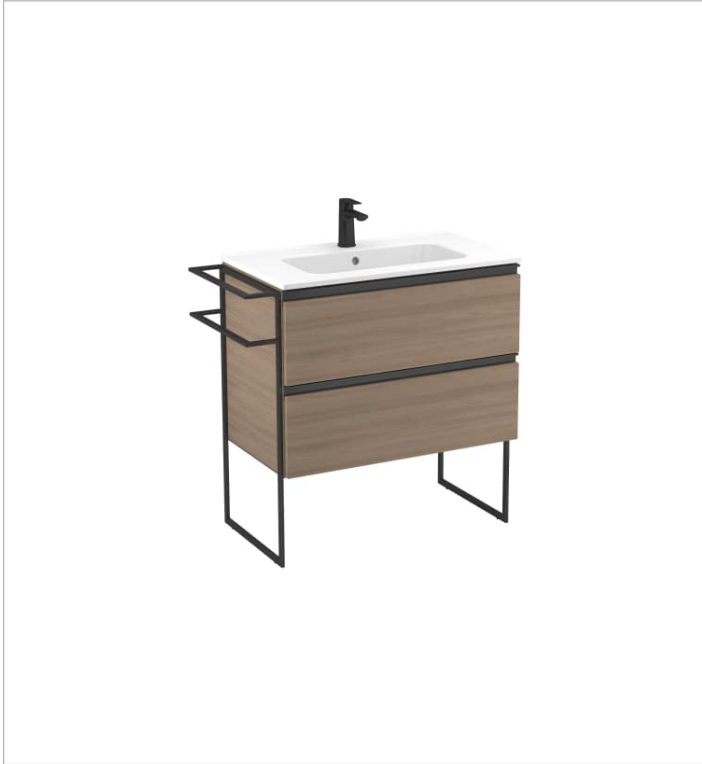

## Floor-standing vanity 80 for Alur 81 recessed ceramic washbasin

## FEATURES

80cm floor-standing vanity unit, with two drawers and towel rail, with organiser for small items. Hidden runner technology with cushioned opening and closing (pull to open). Compatible with Alur 81 recessed ceramic washbasin (not included). Anodised aluminium handles (matt black). In the packaging: vanity unit and fixing kit.

Internal dividers

Internal shelves: 0

Length (INCH): 31 1/2"

Material: Melamine

Towel rail included

Washbasin type: Vanity

Width (INCH): 17 3/4"

## WEZA

Embrace an industrial-modern style with the New Weza floor-standing vanity units. Featuring a sleek black metal frame, with integrated towel holder, internal organizer, and generous storage space, they are available in three sizes and two finishes – dark oak or walnut – and pair perfectly with Alur washbasins.