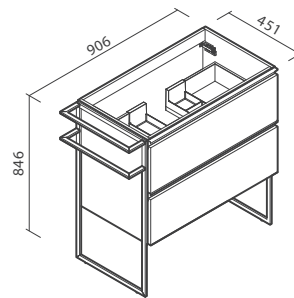

COLOURS AND FINISHES

TECHNICAL DRAWINGS

FEATURES

80cm floor-standing vanity unit, with two drawers and towel rail, with organiser for small items. Hidden runner technology with cushioned opening and closing (pull to open). Compatible with Alur 81 recessed ceramic washbasin (not included). Anodised aluminium handles (matt black). In the packaging: vanity unit and fixing kit.

Basin position: Central

Closing and opening system: Soft close drawers

Doors and drawers combination: 2 Drawers

External shelves: 0

Faucet position: Central

Height (INCH): 33 5/16"

Included legs: 0

Installation type: With legs

Internal dividers

Internal shelves: 0

Length (INCH): 31 1/2"

Material: Melamine

Towel rail included

Washbasin type: Vanity

Width (INCH): 17 3/4"