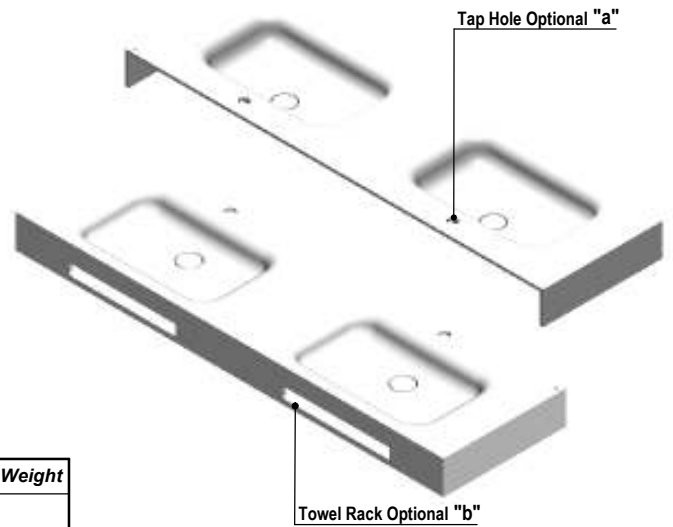

MODEL FEATURES:

- **MATERIAL:** Solidsurface
- **SPECIFICATIONS:** Solidsurface washbasin for Wall-Hung application.
  Without overflow;
  Fixing Kit included;
  Can be supplied with or without tap hole / towel rack;
- **STANDARDS:** All Velvet washbasins intended for domestic purpose and personal hygiene, when installed and maintained in accordance with the manufacturer's instructions, satisfy the requirements of the standard: EN 31; UNE-EN31; NF – EN 31; NF D 11 – 101; EN 14688
- **AVAILABLE COLOURS AND FINISHES:** White / Matte
- **WEIGHT:** See table

PART:

- **DESCRIPTION:** Washbasin Wall Mounted
- **SERIES:** VELVET TWO BOWLS
- **VERSION:** Velvet Rect.
- **REF:** See Table

Technical Data Sheet

"a" Only in tap hole (TH) version
"b" Only towel rack (TOWL) version

"a"	"b"	REF.:	Descriptions:	Weight
no	no	S2020380000000	WB WM 2XBWL VELVET 1600X458 WHITE	22Kg
yes	no	S20203811700000	WB WM 2XBWL VELVET 1600X458 TH WHITE	
no	yes	S20203811900000	WB WM 2XBWL VELVET 1600X458 TOWL WHITE	
yes	yes	S20203812000000	WB WM 2XBWL VELVET 1600X458 TH+TOWL WHITE	

Dimensions em mm

RELATED PRODUCTS:

The products presented follow technical specifications by Sanitana S.A. Dimensions provided are indicative only. For custom installation, should only be considered the dimensions measured directly on the part to be installed. We reserve the right to make technical changes to improve the functionality of our products without prior notice.