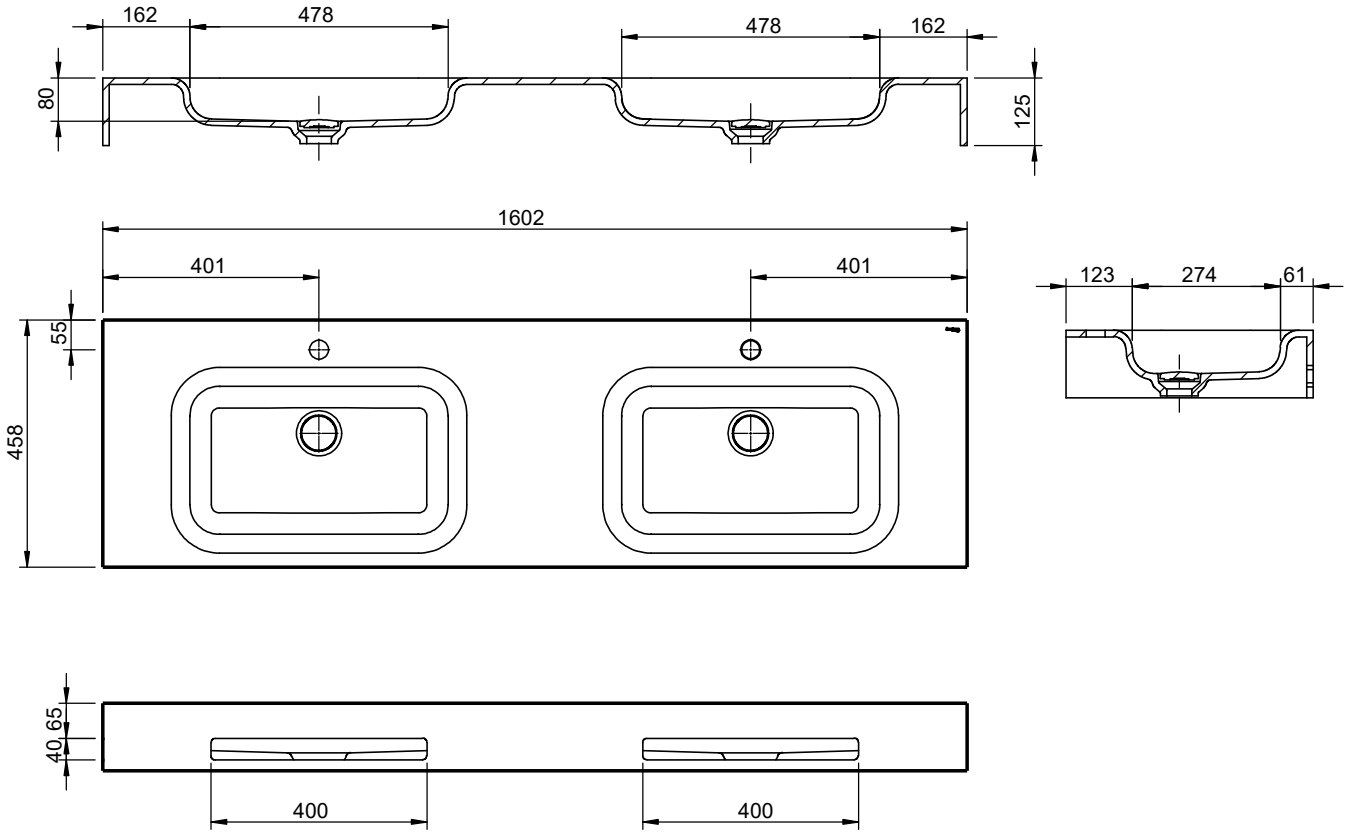

## MODEL FEATURES:

- **MATERIAL:** Solidsurface
- **SPECIFICATIONS:** Solidsurface washbasin for Wall-Hung application.  
Without overflow;  
Fixing Kit included;  
Can be supplied with or without tap hole / towel rack;
- **STANDARDS:** All Velvet washbasins intended for domestic purpose and personal hygiene, when installed and maintained in accordance with the manufacturer's instructions, satisfy the requirements of the standard: EN 31; UNE-EN31; NF – EN 31; NF D 11 – 101; EN 14688
- **AVAILABLE COLOURS AND FINISHES:** White / Matte
- **WEIGHT:** See table

### PART:

- **DESCRIPTION:** Washbasin Wall Mounted
- **SERIES:** VELVET TWO BOWLS
- **VERSION:** Velvet Rect.
- **REF:** See Table

## Technical Data Sheet

"a" Only in tap hole (TH) version  
"b" Only towel rack (TOWL) version

"a"	"b"	REF.:	Descriptions:	Weight
no	no	S2020380000000	WB WM 2XBWL VELVET 1600X458 WHITE	22Kg
yes	no	S20203811700000	WB WM 2XBWL VELVET 1600X458 TH WHITE	
no	yes	S20203811900000	WB WM 2XBWL VELVET 1600X458 TOWL WHITE	
yes	yes	S20203812000000	WB WM 2XBWL VELVET 1600X458 TH+TOWL WHITE	

Dimensions em mm