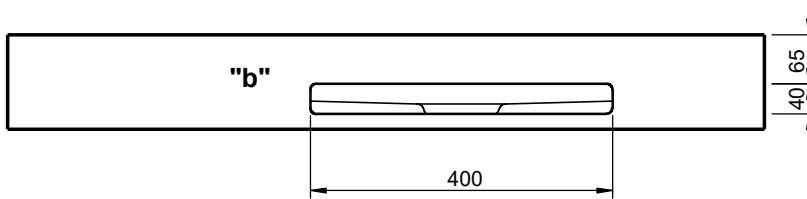

## Ficha Informação Técnica

"a" Só na versão com furação para torneiras (TH)

"b" Só na versão com toalheiro (TOWL)

"a"	"b"	REF.:	Descrição:	A	B	Peso
não	não	S2020470000000	WB WM VELVET RGT 1000X458 WHITE	1002	362	14,5kg
sim	não	S20204711700000	WB WM VELVET RGT 1000X458 TH WHITE			
não	sim	S20204711900000	WB WM VELVET RGT 1000X458 TOWL WHITE			
sim	sim	S20204712000000	WB WM VELVET RGT 1000X458 TH+TOWL WHITE	1202	562	17kg
não	não	S2020440000000	WB WM VELVET RGT 1200X458 WHITE			
sim	não	S20204411700000	WB WM VELVET RGT 1200X458 TH WHITE			
não	sim	S20204411900000	WB WM VELVET RGT 1200X458 TOWL WHITE	1402	762	19kg
sim	sim	S20204412000000	WB WM VELVET RGT 1200X458 TH+TOWL WHITE			
não	não	S2020410000000	WB WM VELVET RGT 1400X458 WHITE			
sim	não	S20204111700000	WB WM VELVET RGT 1400X458 TH WHITE	1402	762	19kg
não	sim	S20204111900000	WB WM VELVET RGT 1400X458 TOWL WHITE			
sim	sim	S20204112000000	WB WM VELVET RGT 1400X458 TH+TOWL WHITE			

### Technical Data Sheet

"a" Only in tap hole (TH) version  
 "b" Only towel rack (TOWL) version

Dimensions em mm

"a"	"b"	REF.:	Descriptions:	A	B	Weight
no	no	S2020470000000	WB WM VELVET RGT 1000X458 WHITE	1002	362	14,5kg
yes	no	S20204711700000	WB WM VELVET RGT 1000X458 TH WHITE			
no	yes	S20204711900000	WB WM VELVET RGT 1000X458 TOWL WHITE			
yes	yes	S20204712000000	WB WM VELVET RGT 1000X458 TH+TOWL WHITE	1202	562	17kg
no	no	S20204400000000	WB WM VELVET RGT 1200X458 WHITE			
yes	no	S20204411700000	WB WM VELVET RGT 1200X458 TH WHITE			
no	yes	S20204411900000	WB WM VELVET RGT 1200X458 TOWL WHITE	1402	762	19kg
yes	yes	S20204412000000	WB WM VELVET RGT 1200X458 TH+TOWL WHITE			
no	no	S20204100000000	WB WM VELVET RGT 1400X458 WHITE			
yes	no	S20204111700000	WB WM VELVET RGT 1400X458 TH WHITE	1402	762	19kg
no	yes	S20204111900000	WB WM VELVET RGT 1400X458 TOWL WHITE			
yes	yes	S20204112000000	WB WM VELVET RGT 1400X458 TH+TOWL WHITE			