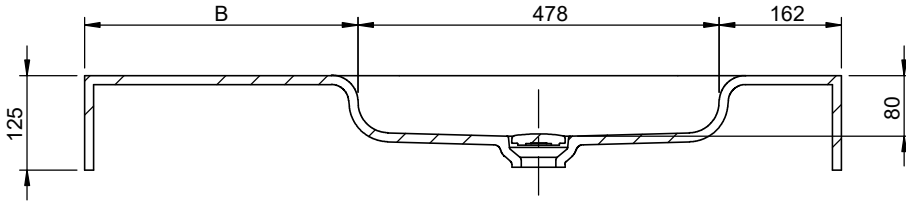

### PART:

- **DESCRIPTION:** Washbasin Wall Mounted
- **SERIES:** VELVET RIGHT BOWL
- **VERSION:** Rect. Bowl
- **REF:** See Table

### Technical Data Sheet

"a" Only in tap hole (TH) version  
 "b" Only towel rack (TOWL) version

Dimensions em mm

"a"	"b"	REF.:	Descriptions:	A	B	Weight
no	no	S2020470000000	WB WM VELVET RGT 1000X458 WHITE	1002	362	14,5kg
yes	no	S20204711700000	WB WM VELVET RGT 1000X458 TH WHITE			
no	yes	S20204711900000	WB WM VELVET RGT 1000X458 TOWL WHITE			
yes	yes	S20204712000000	WB WM VELVET RGT 1000X458 TH+TOWL WHITE	1202	562	17kg
no	no	S20204400000000	WB WM VELVET RGT 1200X458 WHITE			
yes	no	S20204411700000	WB WM VELVET RGT 1200X458 TH WHITE			
no	yes	S20204411900000	WB WM VELVET RGT 1200X458 TOWL WHITE	1402	762	19kg
yes	yes	S20204412000000	WB WM VELVET RGT 1200X458 TH+TOWL WHITE			
no	no	S20204100000000	WB WM VELVET RGT 1400X458 WHITE			
yes	no	S20204111700000	WB WM VELVET RGT 1400X458 TH WHITE	1402	762	19kg
no	yes	S20204111900000	WB WM VELVET RGT 1400X458 TOWL WHITE			
yes	yes	S20204112000000	WB WM VELVET RGT 1400X458 TH+TOWL WHITE			