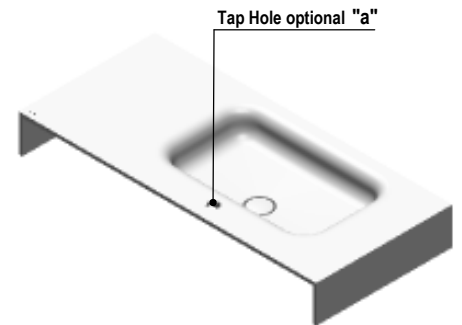

### MODEL FEATURES:

- **MATERIAL:** Solidsurface
- **SPECIFICATIONS:** Solidsurface washbasin for Wall-Hung application. Without overflow; Fixing Kit included; Can be supplied with or without tap hole / towel rack;
- **STANDARDS:** All Velvet washbasins intended for domestic purpose and personal hygiene, when installed and maintained in accordance with the manufacturer's instructions, satisfy the requirements of the standard: EN 31; UNE-EN31; NF – EN 31; NF D 11 – 101; EN 14688
- **AVAILABLE COLOURS AND FINISHES:** White / Matte
- **WEIGHT:** See table

### PART:

- **DESCRIPTION:** Washbasin Wall Mounted
- **SERIES:** VELVET RIGHT BOWL
- **VERSION:** Rect. Bowl
- **REF:** See Table

### Technical Data Sheet

"a" Only in tap hole (TH) version  
 "b" Only towel rack (TOWL) version

Dimensions em mm

"a"	"b"	REF.:	Descriptions:	A	B	Weight
no	no	S2020470000000	WB WM VELVET RGT 1000X458 WHITE	1002	362	14,5kg
yes	no	S20204711700000	WB WM VELVET RGT 1000X458 TH WHITE			
no	yes	S20204711900000	WB WM VELVET RGT 1000X458 TOWL WHITE			
yes	yes	S20204712000000	WB WM VELVET RGT 1000X458 TH+TOWL WHITE	1202	562	17kg
no	no	S20204400000000	WB WM VELVET RGT 1200X458 WHITE			
yes	no	S20204411700000	WB WM VELVET RGT 1200X458 TH WHITE			
no	yes	S20204411900000	WB WM VELVET RGT 1200X458 TOWL WHITE	1402	762	19kg
yes	yes	S20204412000000	WB WM VELVET RGT 1200X458 TH+TOWL WHITE			
no	no	S20204100000000	WB WM VELVET RGT 1400X458 WHITE			
yes	no	S20204111700000	WB WM VELVET RGT 1400X458 TH WHITE	1402	762	19kg
no	yes	S20204111900000	WB WM VELVET RGT 1400X458 TOWL WHITE			
yes	yes	S20204112000000	WB WM VELVET RGT 1400X458 TH+TOWL WHITE			