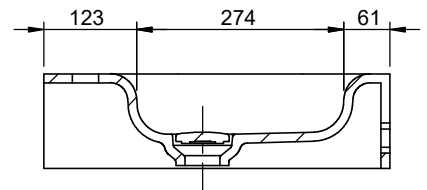

### PART:

- **DESCRIPTION:** Washbasin Wall Mounted
- **SERIES:** VELVET RIGHT BOWL
- **VERSION:** Rect. Bowl
- **REF:** See Table

### Technical Data Sheet

"a" Only in tap hole (TH) version  
 "b" Only towel rack (TOWL) version

Dimensions em mm

"a"	"b"	REF.:	Descriptions:	A	B	Weight
no	no	S2020470000000	WB WM VELVET RGT 1000X458 WHITE	1002	362	14,5kg
yes	no	S20204711700000	WB WM VELVET RGT 1000X458 TH WHITE			
no	yes	S20204711900000	WB WM VELVET RGT 1000X458 TOWL WHITE			
yes	yes	S20204712000000	WB WM VELVET RGT 1000X458 TH+TOWL WHITE	1202	562	17kg
no	no	S20204400000000	WB WM VELVET RGT 1200X458 WHITE			
yes	no	S20204411700000	WB WM VELVET RGT 1200X458 TH WHITE			
no	yes	S20204411900000	WB WM VELVET RGT 1200X458 TOWL WHITE	1402	762	19kg
yes	yes	S20204412000000	WB WM VELVET RGT 1200X458 TH+TOWL WHITE			
no	no	S20204100000000	WB WM VELVET RGT 1400X458 WHITE			
yes	no	S20204111700000	WB WM VELVET RGT 1400X458 TH WHITE	1402	762	19kg
no	yes	S20204111900000	WB WM VELVET RGT 1400X458 TOWL WHITE			
yes	yes	S20204112000000	WB WM VELVET RGT 1400X458 TH+TOWL WHITE			