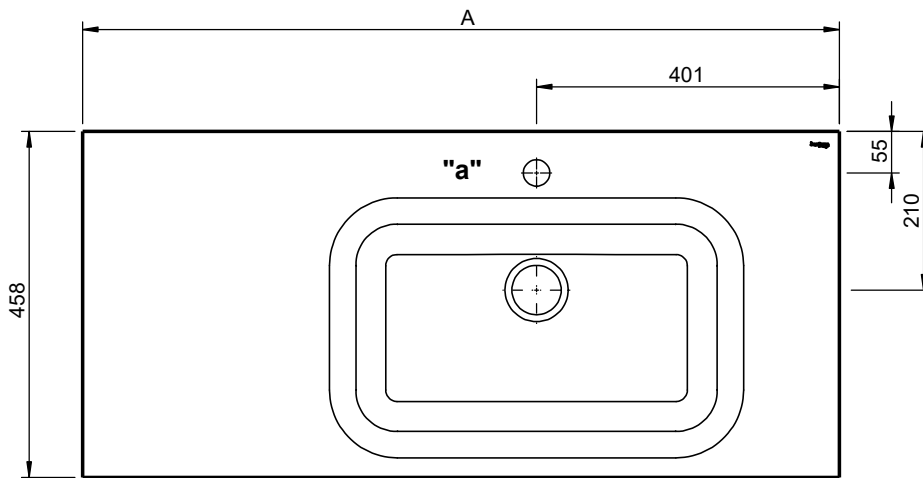

### PART:

- **DESCRIPTION:** Washbasin Wall Mounted
- **SERIES:** VELVET RIGHT BOWL
- **VERSION:** Rect. Bowl
- **REF:** See Table

## Technical Data Sheet

"a" Only in tap hole (TH) version  
 "b" Only towel rack (TOWL) version

Dimensions em mm

| "a" | "b" | REF.:           | Descriptions:                           | A    | B   | Weight |
|-----|-----|-----------------|---|------|-----|--------|
| no  | no  | S2020470000000  | WB WM VELVET RGT 1000X458 WHITE         | 1002 | 362 | 14,5kg |
| yes | no  | S20204711700000 | WB WM VELVET RGT 1000X458 TH WHITE      |      |     |        |
| no  | yes | S20204711900000 | WB WM VELVET RGT 1000X458 TOWL WHITE    |      |     |        |
| yes | yes | S20204712000000 | WB WM VELVET RGT 1000X458 TH+TOWL WHITE | 1202 | 562 | 17kg   |
| no  | no  | S20204400000000 | WB WM VELVET RGT 1200X458 WHITE         |      |     |        |
| yes | no  | S20204411700000 | WB WM VELVET RGT 1200X458 TH WHITE      |      |     |        |
| no  | yes | S20204411900000 | WB WM VELVET RGT 1200X458 TOWL WHITE    | 1402 | 762 | 19kg   |
| yes | yes | S20204412000000 | WB WM VELVET RGT 1200X458 TH+TOWL WHITE |      |     |        |
| no  | no  | S20204100000000 | WB WM VELVET RGT 1400X458 WHITE         |      |     |        |
| yes | no  | S20204111700000 | WB WM VELVET RGT 1400X458 TH WHITE      | 1402 | 762 | 19kg   |
| no  | yes | S20204111900000 | WB WM VELVET RGT 1400X458 TOWL WHITE    |      |     |        |
| yes | yes | S20204112000000 | WB WM VELVET RGT 1400X458 TH+TOWL WHITE |      |     |        |