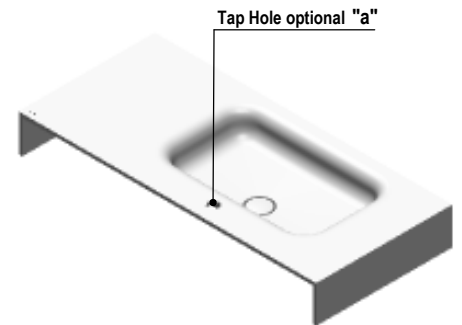

MODEL FEATURES:

- **MATERIAL:** Solidsurface
- **SPECIFICATIONS:** Solidsurface washbasin for Wall-Hung application. Without overflow; Fixing Kit included; Can be supplied with or without tap hole / towel rack;
- **STANDARDS:** All Velvet washbasins intended for domestic purpose and personal hygiene, when installed and maintained in accordance with the manufacturer's instructions, satisfy the requirements of the standard: EN 31; UNE-EN31; NF – EN 31; NF D 11 – 101; EN 14688
- **AVAILABLE COLOURS AND FINISHES:** White / Matte
- **WEIGHT:** See table

PART:

- **DESCRIPTION:** Washbasin Wall Mounted
- **SERIES:** VELVET RIGHT BOWL
- **VERSION:** Rect. Bowl
- **REF:** See Table

Technical Data Sheet

"a" Only in tap hole (TH) version
"b" Only towel rack (TOWL) version

Dimensions em mm

"a"	"b"	REF.:	Descriptions:	A	B	Weight
no	no	S2020470000000	WB WM VELVET RGT 1000X458 WHITE	1002	362	14,5kg
yes	no	S20204711700000	WB WM VELVET RGT 1000X458 TH WHITE			
no	yes	S20204711900000	WB WM VELVET RGT 1000X458 TOWL WHITE			
yes	yes	S20204712000000	WB WM VELVET RGT 1000X458 TH+TOWL WHITE	1202	562	17kg
no	no	S20204400000000	WB WM VELVET RGT 1200X458 WHITE			
yes	no	S20204411700000	WB WM VELVET RGT 1200X458 TH WHITE			
no	yes	S20204411900000	WB WM VELVET RGT 1200X458 TOWL WHITE	1402	762	19kg
yes	yes	S20204412000000	WB WM VELVET RGT 1200X458 TH+TOWL WHITE			
no	no	S20204100000000	WB WM VELVET RGT 1400X458 WHITE			
yes	no	S20204111700000	WB WM VELVET RGT 1400X458 TH WHITE	1402	762	19kg
no	yes	S20204111900000	WB WM VELVET RGT 1400X458 TOWL WHITE			
yes	yes	S20204112000000	WB WM VELVET RGT 1400X458 TH+TOWL WHITE			

RELATED PRODUCTS:

The products presented follow technical specifications by Sanitana S.A. Dimensions provided are indicative only. For custom installation, should only be considered the dimensions measured directly on the part to be installed. We reserve the right to make technical changes to improve the functionality of our products without prior notice.