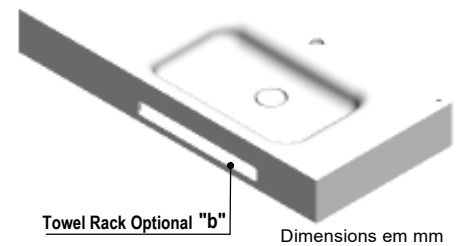

MODEL FEATURES:

- **MATERIAL:** Solidsurface
- **SPECIFICATIONS:** Solidsurface washbasin for Wall-Hung application. Without overflow; Fixing Kit included; Can be supplied with or without tap hole / towel rack;
- **STANDARDS:** All Velvet washbasins intended for domestic purpose and personal hygiene, when installed and maintained in accordance with the manufacturer's instructions, satisfy the requirements of the standard: EN 31; UNE-EN31; NF – EN 31; NF D 11 – 101; EN 14688
- **AVAILABLE COLOURS AND FINISHES:** White / Matte
- **WEIGHT:** See table

PART:

- **DESCRIPTION:** Washbasin Wall Mounted
- **SERIES:** VELVET RIGHT BOWL
- **VERSION:** Rect. Bowl
- **REF:** See Table

Technical Data Sheet

"a" Only in tap hole (TH) version
"b" Only towel rack (TOWL) version

Dimensions em mm

"a"	"b"	REF.:	Descriptions:	A	B	Weight
no	no	S2020470000000	WB WM VELVET RGT 1000X458 WHITE	1002	362	14,5kg
yes	no	S20204711700000	WB WM VELVET RGT 1000X458 TH WHITE			
no	yes	S20204711900000	WB WM VELVET RGT 1000X458 TOWL WHITE			
yes	yes	S20204712000000	WB WM VELVET RGT 1000X458 TH+TOWL WHITE	1202	562	17kg
no	no	S20204400000000	WB WM VELVET RGT 1200X458 WHITE			
yes	no	S20204411700000	WB WM VELVET RGT 1200X458 TH WHITE			
no	yes	S20204411900000	WB WM VELVET RGT 1200X458 TOWL WHITE	1402	762	19kg
yes	yes	S20204412000000	WB WM VELVET RGT 1200X458 TH+TOWL WHITE			
no	no	S20204100000000	WB WM VELVET RGT 1400X458 WHITE			
yes	no	S20204111700000	WB WM VELVET RGT 1400X458 TH WHITE	1402	762	19kg
no	yes	S20204111900000	WB WM VELVET RGT 1400X458 TOWL WHITE			
yes	yes	S20204112000000	WB WM VELVET RGT 1400X458 TH+TOWL WHITE			

RELATED PRODUCTS:

The products presented follow technical specifications by Sanitana S.A. Dimensions provided are indicative only. For custom installation, should only be considered the dimensions measured directly on the part to be installed. We reserve the right to make technical changes to improve the functionality of our products without prior notice.