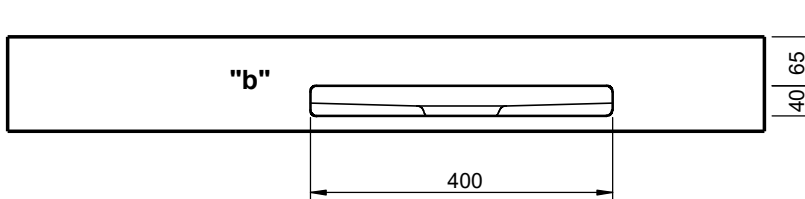

### PART:

- **DESCRIPTION:** Washbasin Wall Mounted
- **SERIES:** VELVET RIGHT BOWL
- **VERSION:** Rect. Bowl
- **REF:** See Table

## Technical Data Sheet

"a" Only in tap hole (TH) version  
 "b" Only towel rack (TOWL) version

Dimensions em mm

| "a" | "b" | REF.:           | Descriptions:                           | A    | B   | Weight |
|-----|-----|-----------------|---|------|-----|--------|
| no  | no  | S2020470000000  | WB WM VELVET RGT 1000X458 WHITE         | 1002 | 362 | 14,5kg |
| yes | no  | S20204711700000 | WB WM VELVET RGT 1000X458 TH WHITE      |      |     |        |
| no  | yes | S20204711900000 | WB WM VELVET RGT 1000X458 TOWL WHITE    |      |     |        |
| yes | yes | S20204712000000 | WB WM VELVET RGT 1000X458 TH+TOWL WHITE | 1202 | 562 | 17kg   |
| no  | no  | S20204400000000 | WB WM VELVET RGT 1200X458 WHITE         |      |     |        |
| yes | no  | S20204411700000 | WB WM VELVET RGT 1200X458 TH WHITE      |      |     |        |
| no  | yes | S20204411900000 | WB WM VELVET RGT 1200X458 TOWL WHITE    | 1402 | 762 | 19kg   |
| yes | yes | S20204412000000 | WB WM VELVET RGT 1200X458 TH+TOWL WHITE |      |     |        |
| no  | no  | S20204100000000 | WB WM VELVET RGT 1400X458 WHITE         |      |     |        |
| yes | no  | S20204111700000 | WB WM VELVET RGT 1400X458 TH WHITE      | 1402 | 762 | 19kg   |
| no  | yes | S20204111900000 | WB WM VELVET RGT 1400X458 TOWL WHITE    |      |     |        |
| yes | yes | S20204112000000 | WB WM VELVET RGT 1400X458 TH+TOWL WHITE |      |     |        |