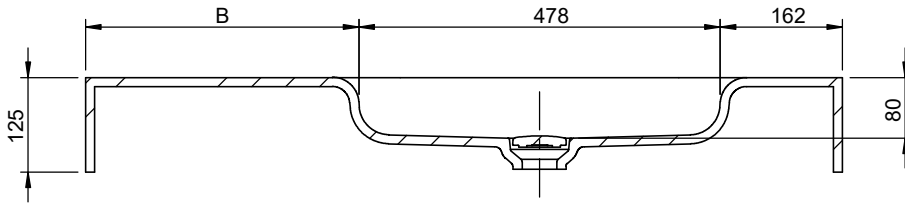

### PART:

- **DESCRIPTION:** Washbasin Wall Mounted
- **SERIES:** VELVET RIGHT BOWL
- **VERSION:** Rect. Bowl
- **REF:** See Table

## Technical Data Sheet

"a" Only in tap hole (TH) version  
 "b" Only towel rack (TOWL) version

Dimensions em mm

| "a" | "b" | REF.:           | Descriptions:                           | A    | B   | Weight |
|-----|-----|-----------------|---|------|-----|--------|
| no  | no  | S2020470000000  | WB WM VELVET RGT 1000X458 WHITE         | 1002 | 362 | 14,5kg |
| yes | no  | S20204711700000 | WB WM VELVET RGT 1000X458 TH WHITE      |      |     |        |
| no  | yes | S20204711900000 | WB WM VELVET RGT 1000X458 TOWL WHITE    |      |     |        |
| yes | yes | S20204712000000 | WB WM VELVET RGT 1000X458 TH+TOWL WHITE | 1202 | 562 | 17kg   |
| no  | no  | S20204400000000 | WB WM VELVET RGT 1200X458 WHITE         |      |     |        |
| yes | no  | S20204411700000 | WB WM VELVET RGT 1200X458 TH WHITE      |      |     |        |
| no  | yes | S20204411900000 | WB WM VELVET RGT 1200X458 TOWL WHITE    | 1402 | 762 | 19kg   |
| yes | yes | S20204412000000 | WB WM VELVET RGT 1200X458 TH+TOWL WHITE |      |     |        |
| no  | no  | S20204100000000 | WB WM VELVET RGT 1400X458 WHITE         |      |     |        |
| yes | no  | S20204111700000 | WB WM VELVET RGT 1400X458 TH WHITE      | 1402 | 762 | 19kg   |
| no  | yes | S20204111900000 | WB WM VELVET RGT 1400X458 TOWL WHITE    |      |     |        |
| yes | yes | S20204112000000 | WB WM VELVET RGT 1400X458 TH+TOWL WHITE |      |     |        |