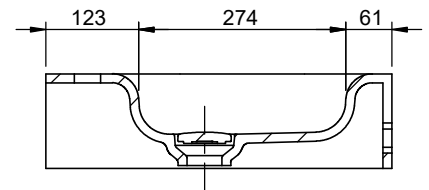

### PART:

- **DESCRIPTION:** Washbasin Wall Mounted
- **SERIES:** VELVET RIGHT BOWL
- **VERSION:** Rect. Bowl
- **REF:** See Table

## Technical Data Sheet

"a" Only in tap hole (TH) version  
 "b" Only towel rack (TOWL) version

Dimensions em mm

| "a" | "b" | REF.:           | Descriptions:                           | A    | B   | Weight |
|-----|-----|-----------------|---|------|-----|--------|
| no  | no  | S2020470000000  | WB WM VELVET RGT 1000X458 WHITE         | 1002 | 362 | 14,5kg |
| yes | no  | S20204711700000 | WB WM VELVET RGT 1000X458 TH WHITE      |      |     |        |
| no  | yes | S20204711900000 | WB WM VELVET RGT 1000X458 TOWL WHITE    |      |     |        |
| yes | yes | S20204712000000 | WB WM VELVET RGT 1000X458 TH+TOWL WHITE | 1202 | 562 | 17kg   |
| no  | no  | S20204400000000 | WB WM VELVET RGT 1200X458 WHITE         |      |     |        |
| yes | no  | S20204411700000 | WB WM VELVET RGT 1200X458 TH WHITE      |      |     |        |
| no  | yes | S20204411900000 | WB WM VELVET RGT 1200X458 TOWL WHITE    | 1402 | 762 | 19kg   |
| yes | yes | S20204412000000 | WB WM VELVET RGT 1200X458 TH+TOWL WHITE |      |     |        |
| no  | no  | S20204100000000 | WB WM VELVET RGT 1400X458 WHITE         |      |     |        |
| yes | no  | S20204111700000 | WB WM VELVET RGT 1400X458 TH WHITE      | 1402 | 762 | 19kg   |
| no  | yes | S20204111900000 | WB WM VELVET RGT 1400X458 TOWL WHITE    |      |     |        |
| yes | yes | S20204112000000 | WB WM VELVET RGT 1400X458 TH+TOWL WHITE |      |     |        |