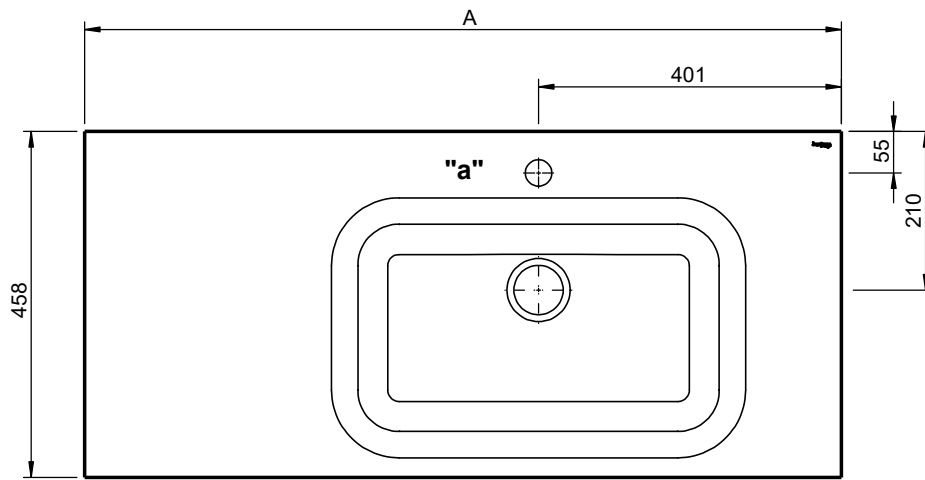

PRODUTOS ASSOCIADOS:

Os produtos apresentados seguem especificações técnicas internas da Sanitana S.A. As dimensões são meramente indicativas. Para instalação à medida apenas devem ser consideradas as dimensões retiradas da peça a ser aplicada. Reservamos o direito de fazer alterações técnicas que permitam melhorar a funcionalidade dos nossos produtos sem aviso prévio.

MODEL FEATURES:

- **MATERIAL:** Solidsurface
- **SPECIFICATIONS:** Solidsurface washbasin for Wall-Hung application. Without overflow; Fixing Kit included; Can be supplied with or without tap hole / towel rack;
- **STANDARDS:** All Velvet washbasins intended for domestic purpose and personal hygiene, when installed and maintained in accordance with the manufacturer's instructions, satisfy the requirements of the standard: EN 31; UNE-EN31; NF – EN 31; NF D 11 – 101; EN 14688
- **AVAILABLE COLOURS AND FINISHES:** White / Matte
- **WEIGHT:** See table

PART:

- **DESCRIPTION:** Washbasin Wall Mounted
- **SERIES:** VELVET RIGHT BOWL
- **VERSION:** Rect. Bowl
- **REF:** See Table

Technical Data Sheet

"a" Only in tap hole (TH) version
 "b" Only towel rack (TOWL) version

Dimensions em mm

"a"	"b"	REF.:	Descriptions:	A	B	Weight
no	no	S2020470000000	WB WM VELVET RGT 1000X458 WHITE	1002	362	14,5kg
yes	no	S20204711700000	WB WM VELVET RGT 1000X458 TH WHITE			
no	yes	S20204711900000	WB WM VELVET RGT 1000X458 TOWL WHITE			
yes	yes	S20204712000000	WB WM VELVET RGT 1000X458 TH+TOWL WHITE	1202	562	17kg
no	no	S20204400000000	WB WM VELVET RGT 1200X458 WHITE			
yes	no	S20204411700000	WB WM VELVET RGT 1200X458 TH WHITE			
no	yes	S20204411900000	WB WM VELVET RGT 1200X458 TOWL WHITE	1402	762	19kg
yes	yes	S20204412000000	WB WM VELVET RGT 1200X458 TH+TOWL WHITE			
no	no	S20204100000000	WB WM VELVET RGT 1400X458 WHITE			
yes	no	S20204111700000	WB WM VELVET RGT 1400X458 TH WHITE	1402	762	19kg
no	yes	S20204111900000	WB WM VELVET RGT 1400X458 TOWL WHITE			
yes	yes	S20204112000000	WB WM VELVET RGT 1400X458 TH+TOWL WHITE			