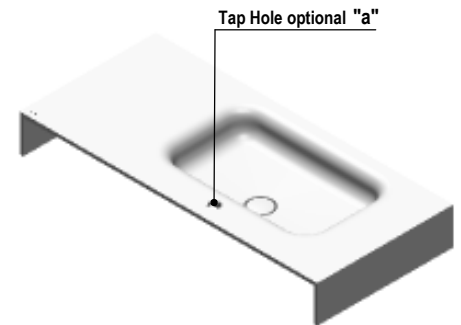

PRODUTOS ASSOCIADOS:

Os produtos apresentados seguem especificações técnicas internas da Sanitana S.A. As dimensões são meramente indicativas. Para instalação à medida apenas devem ser consideradas as dimensões retiradas da peça a ser aplicada. Reservamos o direito de fazer alterações técnicas que permitam melhorar a funcionalidade dos nossos produtos sem aviso prévio.

MODEL FEATURES:

- **MATERIAL:** Solidsurface
- **SPECIFICATIONS:** Solidsurface washbasin for Wall-Hung application. Without overflow; Fixing Kit included; Can be supplied with or without tap hole / towel rack;
- **STANDARDS:** All Velvet washbasins intended for domestic purpose and personal hygiene, when installed and maintained in accordance with the manufacturer's instructions, satisfy the requirements of the standard: EN 31; UNE-EN31; NF – EN 31; NF D 11 – 101; EN 14688
- **AVAILABLE COLOURS AND FINISHES:** White / Matte
- **WEIGHT:** See table

PART:

- **DESCRIPTION:** Washbasin Wall Mounted
- **SERIES:** VELVET RIGHT BOWL
- **VERSION:** Rect. Bowl
- **REF:** See Table

Technical Data Sheet

"a" Only in tap hole (TH) version
 "b" Only towel rack (TOWL) version

Dimensions em mm

"a"	"b"	REF.:	Descriptions:	A	B	Weight
no	no	S2020470000000	WB WM VELVET RGT 1000X458 WHITE	1002	362	14,5kg
yes	no	S20204711700000	WB WM VELVET RGT 1000X458 TH WHITE			
no	yes	S20204711900000	WB WM VELVET RGT 1000X458 TOWL WHITE			
yes	yes	S20204712000000	WB WM VELVET RGT 1000X458 TH+TOWL WHITE	1202	562	17kg
no	no	S20204400000000	WB WM VELVET RGT 1200X458 WHITE			
yes	no	S20204411700000	WB WM VELVET RGT 1200X458 TH WHITE			
no	yes	S20204411900000	WB WM VELVET RGT 1200X458 TOWL WHITE	1402	762	19kg
yes	yes	S20204412000000	WB WM VELVET RGT 1200X458 TH+TOWL WHITE			
no	no	S20204100000000	WB WM VELVET RGT 1400X458 WHITE			
yes	no	S20204111700000	WB WM VELVET RGT 1400X458 TH WHITE	1402	762	19kg
no	yes	S20204111900000	WB WM VELVET RGT 1400X458 TOWL WHITE			
yes	yes	S20204112000000	WB WM VELVET RGT 1400X458 TH+TOWL WHITE			