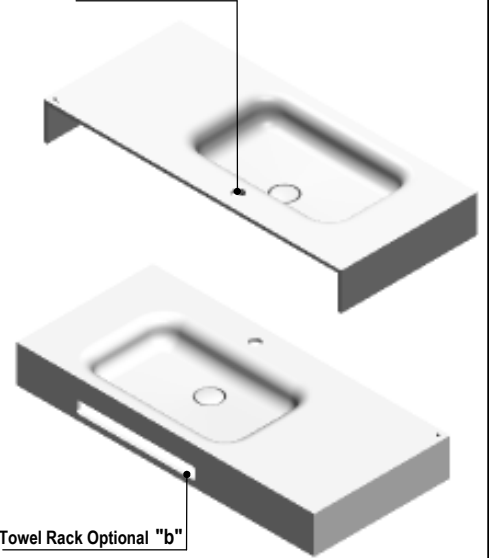

### PEÇA:

- **DESCRIÇÃO:** Lavatório Mural
- **SERIE:** VELVET CUBA À ESQUERDA
- **VERSÃO:** Cuba Rect.
- **REF:** Consultar a tabela

## MODEL FEATURES:

- **MATERIAL:** Solidsurface
- **SPECIFICATIONS:** Solidsurface washbasin for Wall-Hung application.  
Without overflow;  
Fixing Kit included;  
Can be supplied with or without tap hole / towel rack;
- **STANDARDS:** All Velvet washbasins intended for domestic purpose and personal hygiene, when installed and maintained in accordance with the manufacturer's instructions, satisfy the requirements of the standard: EN 31; UNE-EN31; NF – EN 31; NF D 11 – 101; EN 14688
- **AVAILABLE COLOURS AND FINISHES:** White / Matte
- **WEIGHT:** See table

### PART:

- **DESCRIPTION:** Washbasin Wall Mounted
- **SERIES:** VELVET LEFT BOWL
- **VERSION:** Rect. Bowl
- **REF:** See Table

## Technical Data Sheet

"a" Only in tap hole (TH) version  
"b" Only towel rack (TOWL) version

Tap Hole optional "a"

Towel Rack Optional "b"

Dimensions em mm

"a"	"b"	REF.:	Descriptions:	A	B	Weight
no	no	S20204600000000	WB WM VELVET LFT 1000X458 WHITE	1002	362	14,5kg
yes	no	S20204611700000	WB WM VELVET LFT 1000X458 TH WHITE			
no	yes	S20204611900000	WB WM VELVET LFT 1000X458 TOWL WHITE			
yes	yes	S20204612000000	WB WM VELVET LFT 1000X458 TH+TOWL WHITE			
no	no	S20204300000000	WB WM VELVET LFT 1200X458 WHITE	1202	562	17kg
yes	no	S20204311700000	WB WM VELVET LFT 1200X458 TH WHITE			
no	yes	S20204311900000	WB WM VELVET LFT 1200X458 TOWL WHITE			
yes	yes	S20204312000000	WB WM VELVET LFT 1200X458 TH+TOWL WHITE			
no	no	S20204000000000	WB WM VELVET LFT 1400X458 WHITE	1402	762	19kg
yes	no	S20204011700000	WB WM VELVET LFT 1400X458 TH WHITE			
no	yes	S20204011900000	WB WM VELVET LFT 1400X458 TOWL WHITE			
yes	yes	S20204012000000	WB WM VELVET LFT 1400X458 TH+TOWL WHITE			