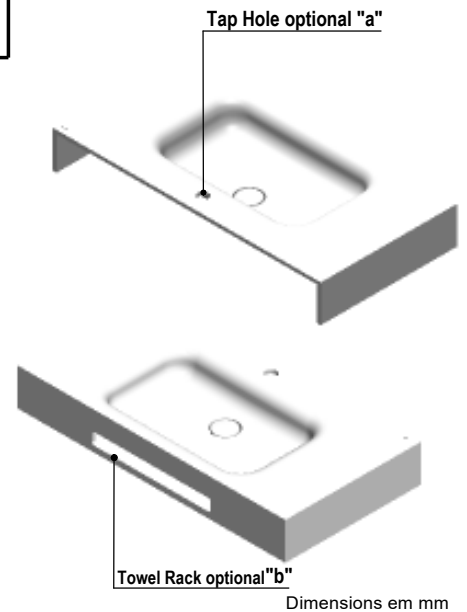

RELATED PRODUCTS:

The products presented follow technical specifications by Sanitana S.A. Dimensions provided are indicative only. For custom installation, should only be considered the dimensions measured directly on the part to be installed. We reserve the right to make technical changes to improve the functionality of our products without prior notice.