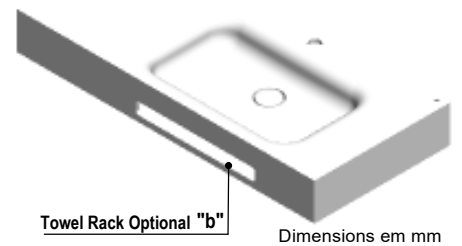

MODEL FEATURES:

- **MATERIAL:** Solidsurface
- **SPECIFICATIONS:** Solidsurface washbasin for Wall-Hung application. Without overflow; Fixing Kit included; Can be supplied with or without tap hole / towel rack;
- **STANDARDS:** All Velvet washbasins intended for domestic purpose and personal hygiene, when installed and maintained in accordance with the manufacturer's instructions, satisfy the requirements of the standard: EN 31; UNE-EN31; NF – EN 31; NF D 11 – 101; EN 14688
- **AVAILABLE COLOURS AND FINISHES:** White / Matte
- **WEIGHT:** See table

PART:

- **DESCRIPTION:** Washbasin Wall Mounted
- **SERIES:** VELVET RIGHT BOWL
- **VERSION:** Rect. Bowl
- **REF:** See Table

Technical Data Sheet

"a" Only in tap hole (TH) version
"b" Only towel rack (TOWL) version

Dimensions em mm

"a"	"b"	REF.:	Descriptions:	A	B	Weight
no	no	S2020470000000	WB WM VELVET RGT 1000X458 WHITE	1002	362	14,5kg
yes	no	S20204711700000	WB WM VELVET RGT 1000X458 TH WHITE			
no	yes	S20204711900000	WB WM VELVET RGT 1000X458 TOWL WHITE			
yes	yes	S20204712000000	WB WM VELVET RGT 1000X458 TH+TOWL WHITE	1202	562	17kg
no	no	S20204400000000	WB WM VELVET RGT 1200X458 WHITE			
yes	no	S20204411700000	WB WM VELVET RGT 1200X458 TH WHITE			
no	yes	S20204411900000	WB WM VELVET RGT 1200X458 TOWL WHITE	1402	762	19kg
yes	yes	S20204412000000	WB WM VELVET RGT 1200X458 TH+TOWL WHITE			
no	no	S20204100000000	WB WM VELVET RGT 1400X458 WHITE			
yes	no	S20204111700000	WB WM VELVET RGT 1400X458 TH WHITE	1402	762	19kg
no	yes	S20204111900000	WB WM VELVET RGT 1400X458 TOWL WHITE			
yes	yes	S20204112000000	WB WM VELVET RGT 1400X458 TH+TOWL WHITE			

RELATED PRODUCTS:

The products presented follow technical specifications by Sanitana S.A. Dimensions provided are indicative only. For custom installation, should only be considered the dimensions measured directly on the part to be installed. We reserve the right to make technical changes to improve the functionality of our products without prior notice.